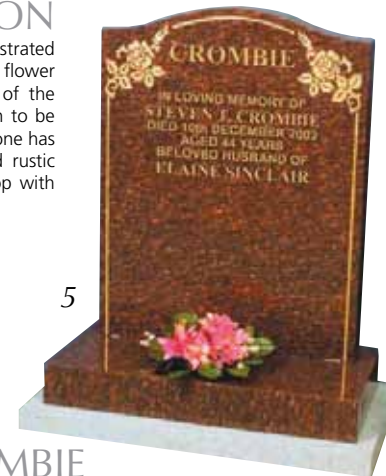

OUR PRICES DO NOT INCLUDE

- The inscription.
- Burial ground fee.

Headstone Collection

RODGER

A traditional Balmoral Red granite memorial with a rustic margin to enhance the lettering panel. The 125mm (5") thick headstone has a polished face, sanded back and rustic edges. The base is completely rustic, has a sloping weathered top and features an optional family name set in a sunken panel.

MERKLAND

Illustrated in BLACK granite with an all polished low maintenance finish. This memorial has barrel sides and a special chamfered edge to enhance the look of the memorial. A choice of laser etched figure ornaments is available.

MORTON

This inexpensive memorial illustrated in KARIN GREY granite, has a flower container positioned to the right of the headstone, allowing the inscription to be in full view at all times. The headstone has a polished face, sanded back and rustic edges. The base has a polished top with rustic sides.

NOBLE

This modern design in NORDEN GREY granite, illustrates a family name plate and flower container combination which is raised off the base, producing a stylish alternative to the norm. The headstone and nameplate have a polished face with the remainder sanded (unpolished). The base has a polished top with sanded edges and the small block under the nameplate is all sanded.