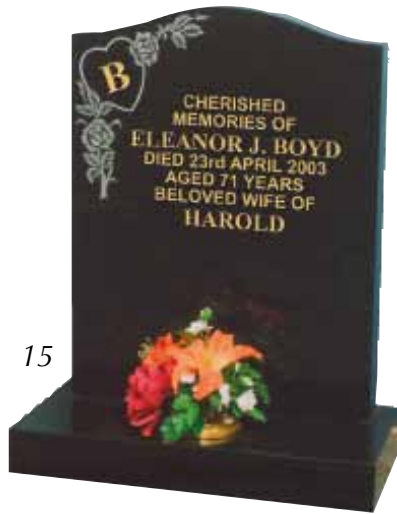

BALDWIN BOYD

15

An all polished low maintenance BLACK granite memorial. The ornament illustrates the outline of a heart surrounded by roses and leaves, symbolising love. Normally supplied with a family initial in the ornament.