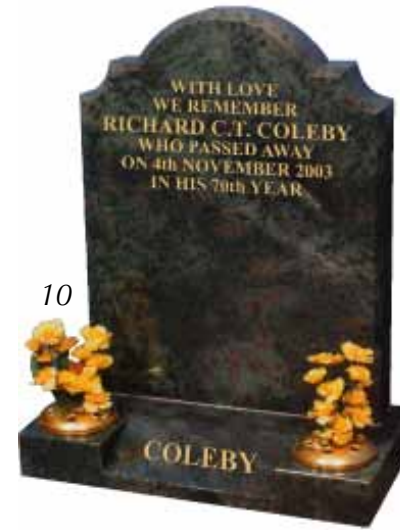

10

COLEBY

An all polished low maintenance MOSS GREEN granite memorial. A polished chamfer across the top and down the sides adds a distinguished feature to this shapely memorial. The front of the base is splayed to facilitate a family name.