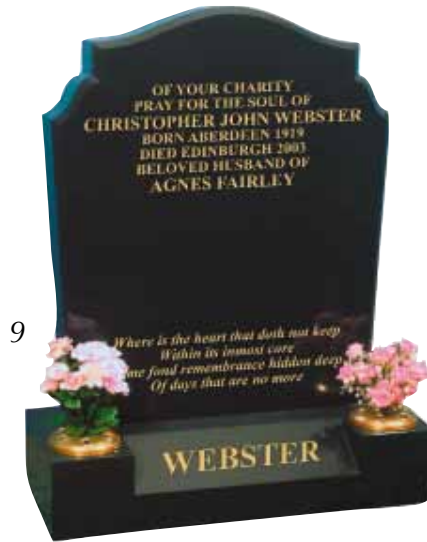

MORTON

This inexpensive memorial illustrated in KARIN GREY granite, has a flower container positioned to the right of the headstone, allowing the inscription to be in full view at all times. The headstone has a polished face, sanded back and rustic edges. The base has a polished top with rustic sides.

7

WATT

This memorial is illustrated in Royal Red granite. It features a rustic margin to add emphasis to the inscription panel and includes a raised family initial within a deeply carved circle. The headstone has a polished face, sanded back and rustic edges. The base has a polished top and rustic edges.

11

GREENWOOD

Illustrated in BALMORAL RED granite, this traditionally shaped headstone has a polished face, sanded back and rustic edges. The bow front base has a polished top and rustic sides.

8

BARRATT

Illustrated in BAHAMA BLUE granite, this shapely all polished low maintenance memorial has polished chamfers and a deeply carved thistle ornament across the top. The base has a splayed front ideally suited for a family name, and two deeply carved thistles to match the headstone.