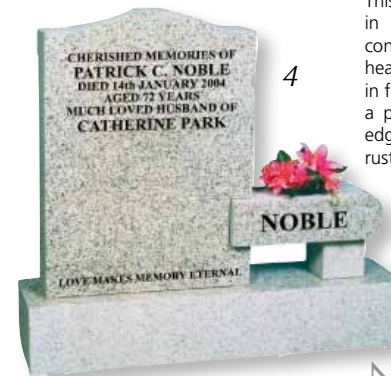

NOBLE

This modern design in NORDEN GREY granite, illustrates a family name plate and flower container combination which is raised off the base, producing a stylish alternative to the norm. The headstone and nameplate have a polished face with the remainder sanded (unpolished). The base has a polished top with sanded edges and the small block under the nameplate is all sanded.