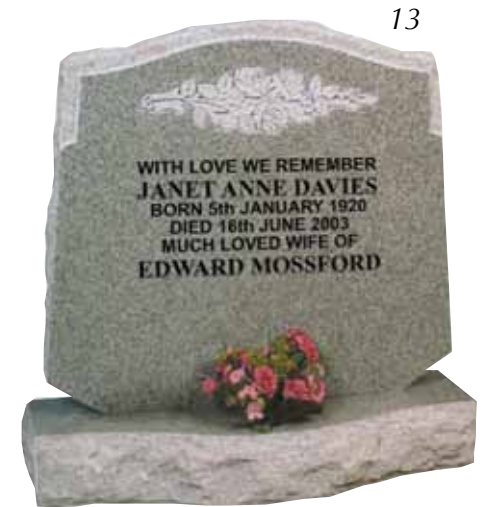

13

MOSSFORD

A KARIN GREY granite memorial with deeply carved floral ornament and rustic margin. The headstone has a polished face, sanded back and rustic edges. The base has a polished top and rustic sides.